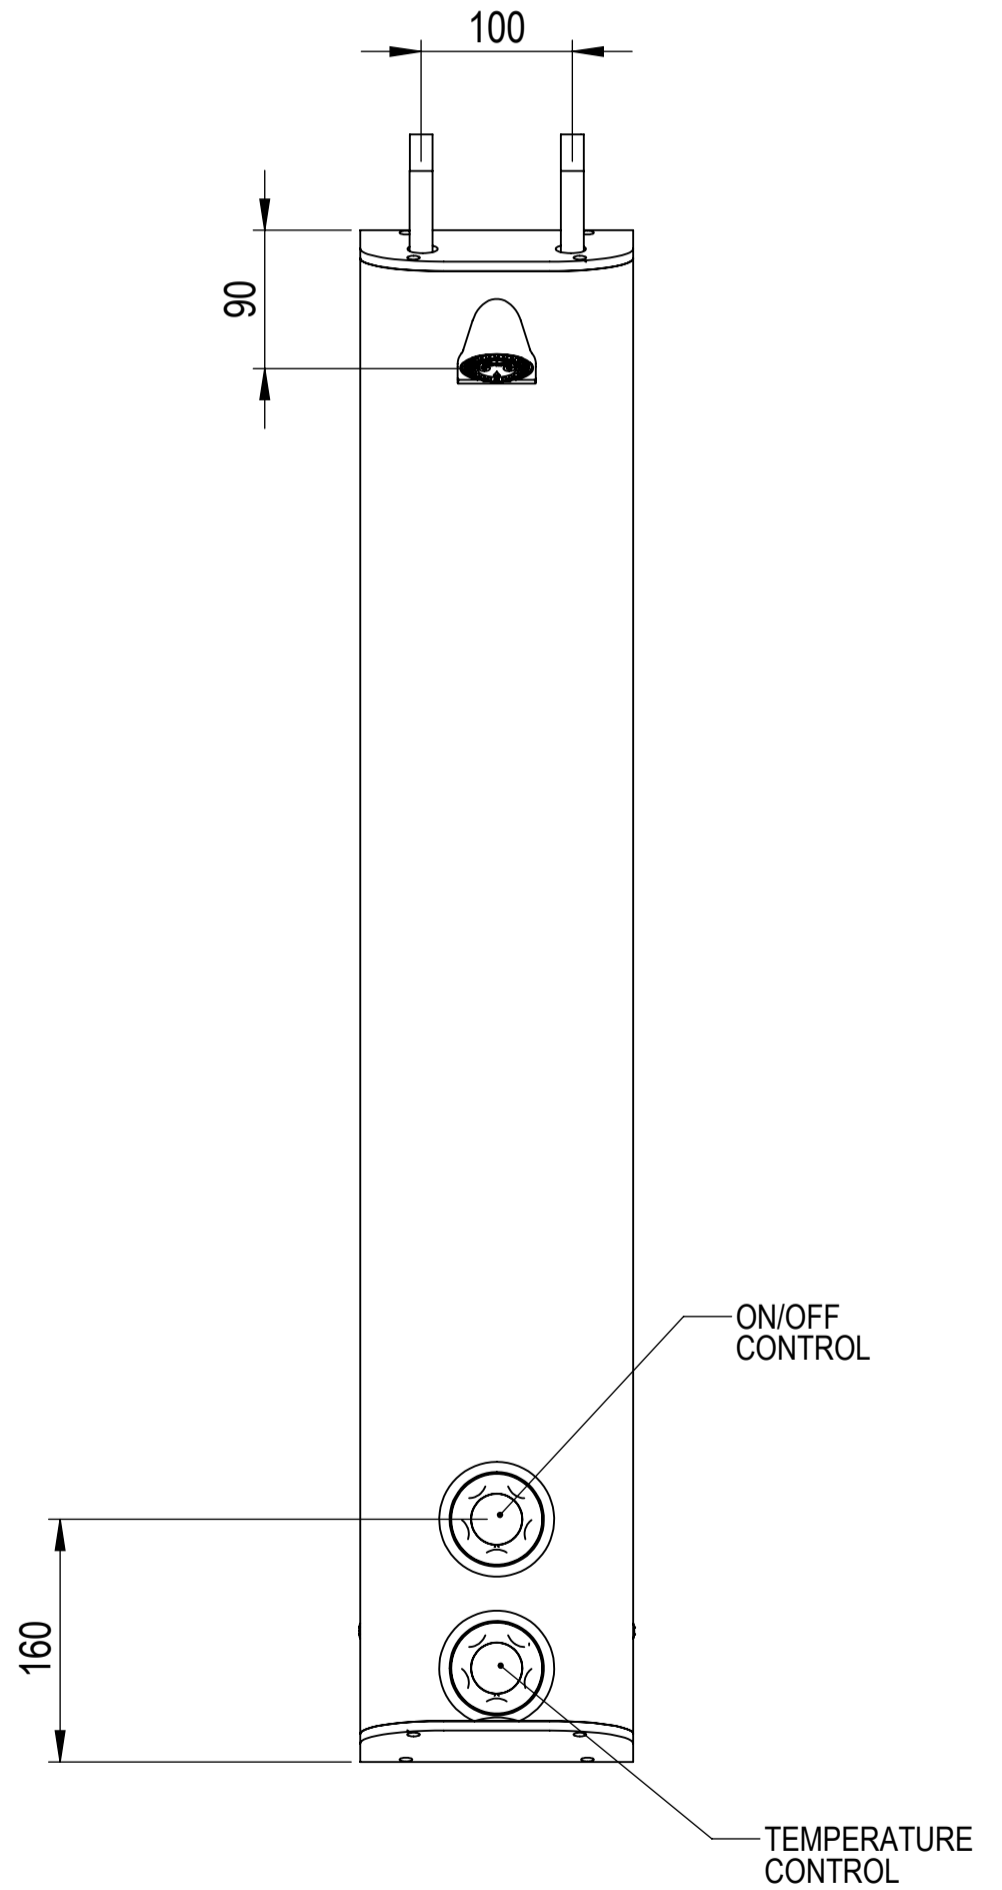

ALL DIMENSIONS ARE APPROXIMATE

COPYRIGHT 2016, HORNE ENGINEERING LTD. ALL REPRODUCTION PROHIBITED UNLESS AUTHORISED IN WRITING.
THIS DRAWING CONTAINS CONFIDENTIAL AND PROPRIETARY INFORMATION OF HORNE ENGINEERING LIMITED AND UNAUTHORISED DISCLOSURE IS STRICTLY PROHIBITED.

DRN BY MJ (07/01/2016)
CHK'D BY

MODEL REV. A-01
DRG REV. B-01

HORNE ENGINEERING LTD. JOHNSTONE RENFREWSHIRE PA5 8BD			DO NOT SCALE	A3
SHEET 1 OF 1		DRG No. 10398		

PRODUCT: T105ALR

CONFIG OF: 6250