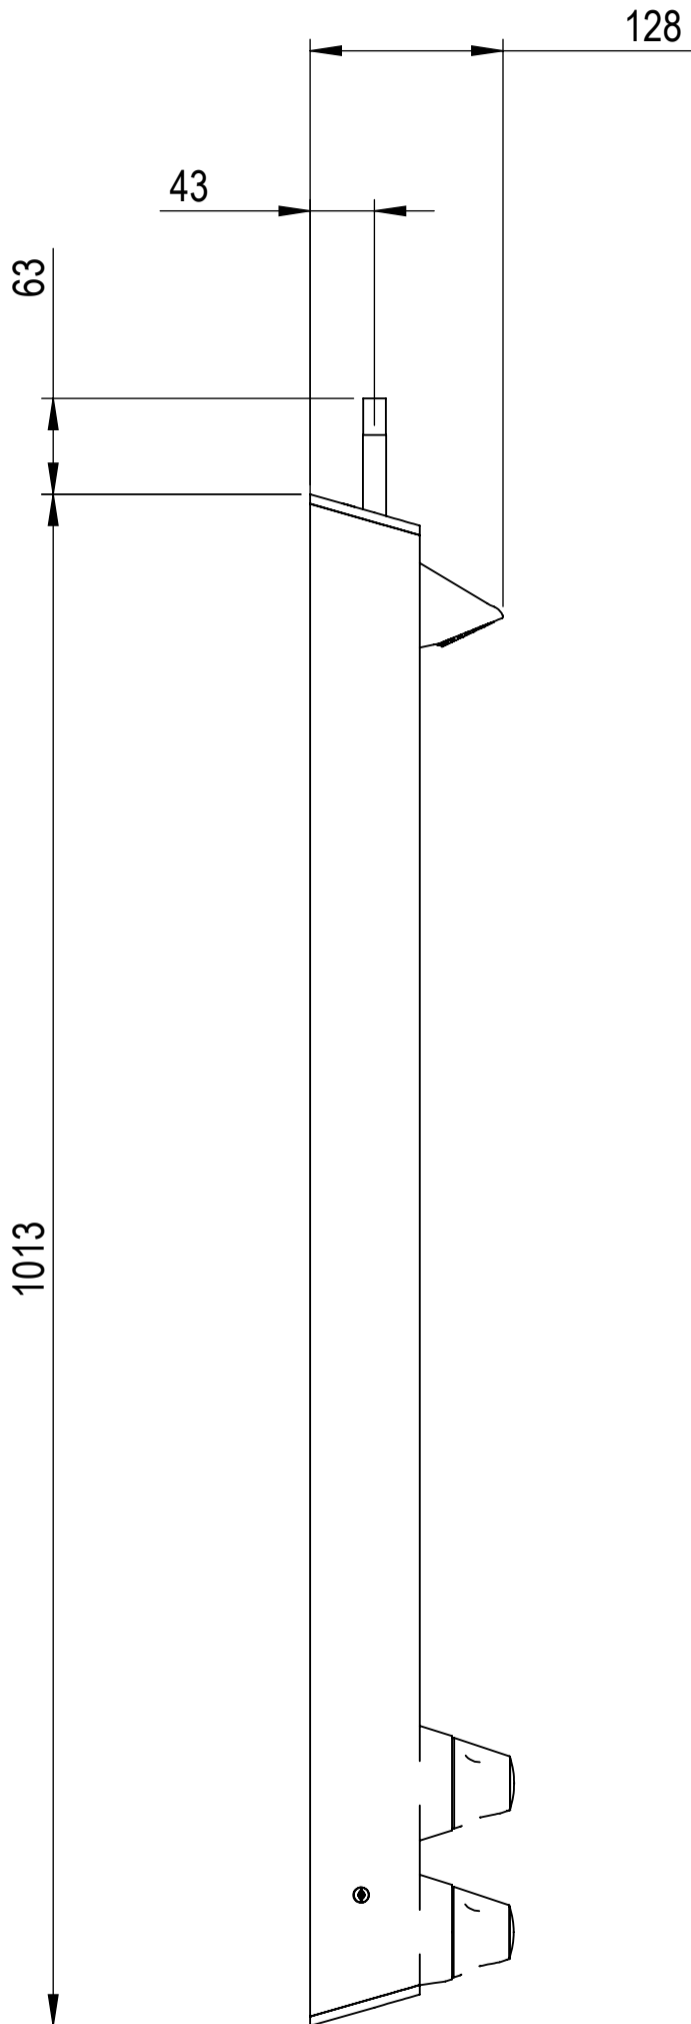

ALL DIMENSIONS ARE APPROXIMATE

COPYRIGHT 2016, HORNE ENGINEERING LTD. ALL REPRODUCTION PROHIBITED UNLESS AUTHORISED IN WRITING.
THIS DRAWING CONTAINS CONFIDENTIAL AND PROPRIETARY INFORMATION OF HORNE ENGINEERING LIMITED AND UNAUTHORISED DISCLOSURE IS STRICTLY PROHIBITED.

DRN BY MJ (07/01/2016)
CHK'D BY

MODEL REV. A-01
DRG REV. B-01

HORNE ENGINEERING LTD. JOHNSTONE RENFREWSHIRE PA5 8BD			DO NOT SCALE	A3
SHEET 1 OF 1		DRG No. 10398		

PRODUCT: T105ALR

CONFIG OF: 6250