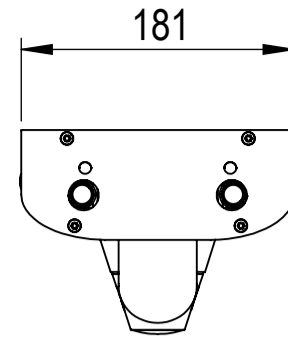

ALL DIMENSIONS ARE APPROXIMATE

COPYRIGHT 2016, HORNE ENGINEERING LTD. ALL REPRODUCTION PROHIBITED UNLESS AUTHORISED IN WRITING.
THIS DRAWING CONTAINS CONFIDENTIAL AND PROPRIETARY INFORMATION OF HORNE ENGINEERING LIMITED AND UNAUTHORISED DISCLOSURE IS STRICTLY PROHIBITED.

DRN BY MJ (07/01/2016)
CHK'D BY

MODEL REV. A-01
DRG REV. B-01

HORNE ENGINEERING LTD. JOHNSTONE RENFREWSHIRE PA5 8BD			DO NOT SCALE	A3
SHEET 1 OF 1		DRG No. 10398		

PRODUCT: T105ALR

CONFIG OF: 6250